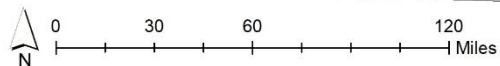

**Vulnerability Results**

Pesticide DRASTIC Model

**Vulnerability Ranking (Pesticide DRASTIC Score)**

- LOW (86-132)
- MODERATE (133-159)
- HIGH (160+)