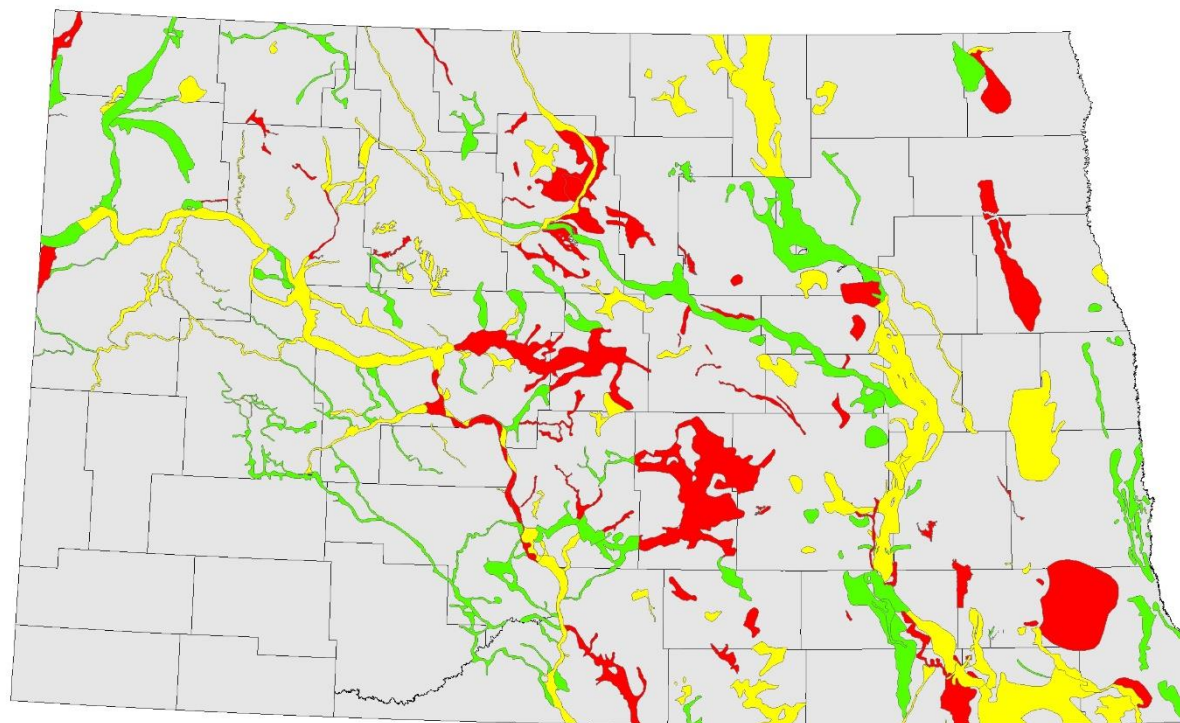

**Vulnerability Results**

Pesticide DRASTIC Model

**Vulnerability Ranking (Pesticide DRASTIC Score)**

- LOW (86-132)
- MODERATE (133-159)
- HIGH (160+)